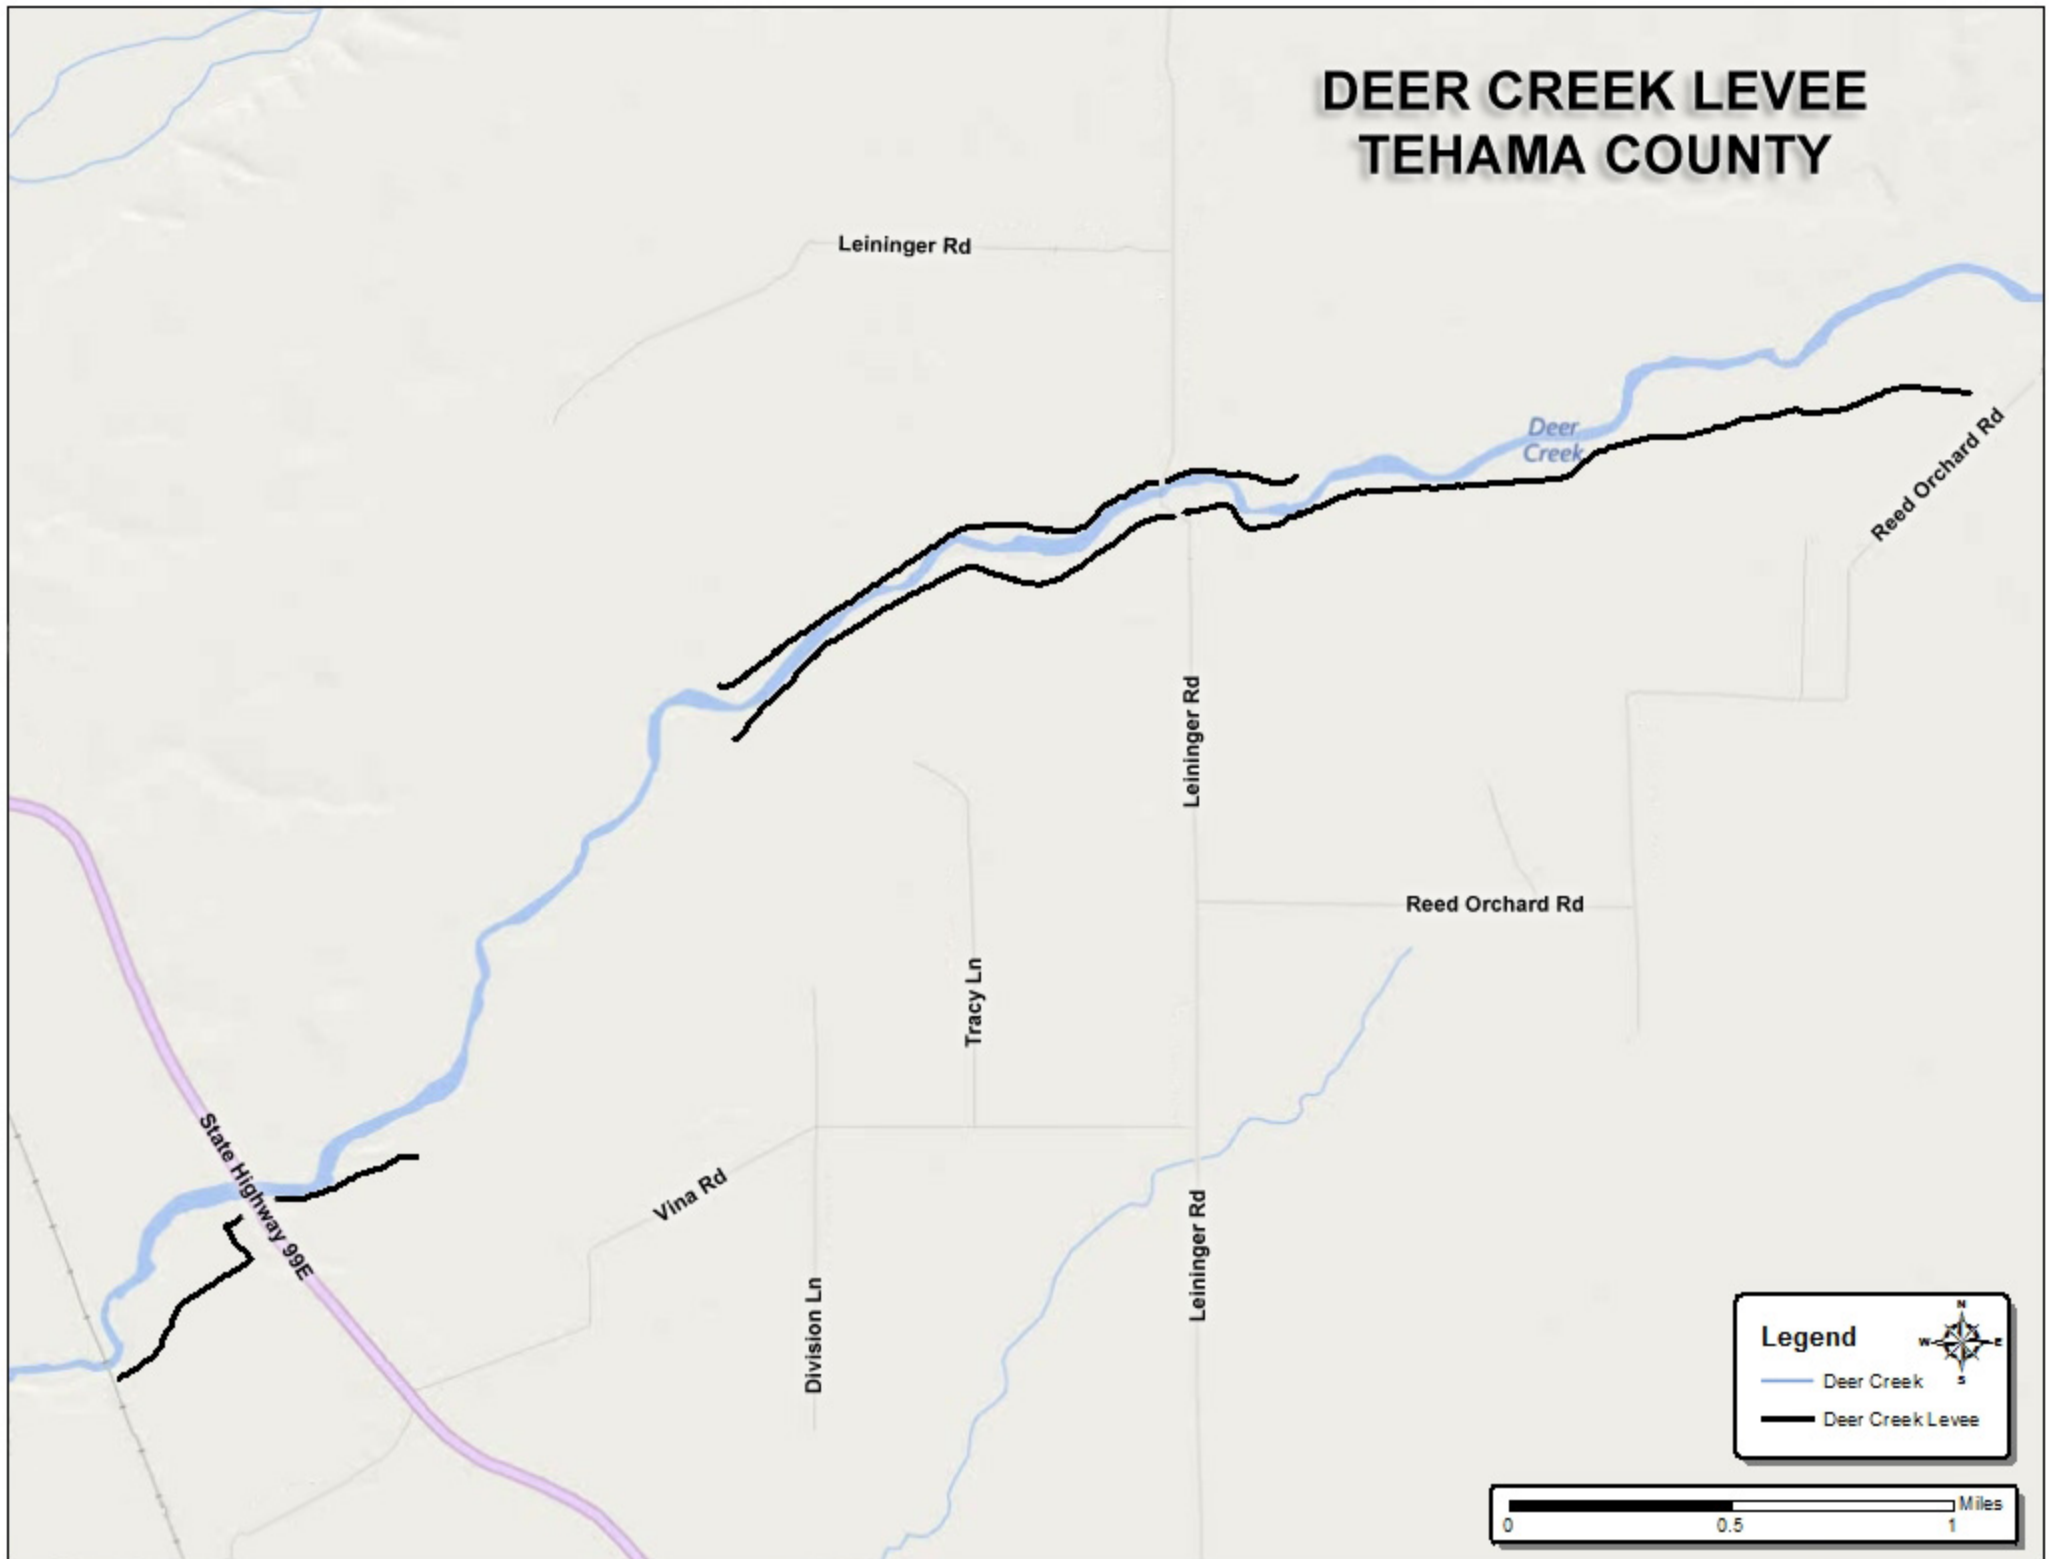

DEER CREEK LEVEE TEHAMA COUNTY

Leininger Rd

Deer
Creek

Reed Orchard Rd

Leininger Rd

Reed Orchard Rd

Tracy Ln

State Highway 99E

Vina Rd

Division Ln

Leininger Rd

Legend

- Deer Creek
- Deer Creek Levee