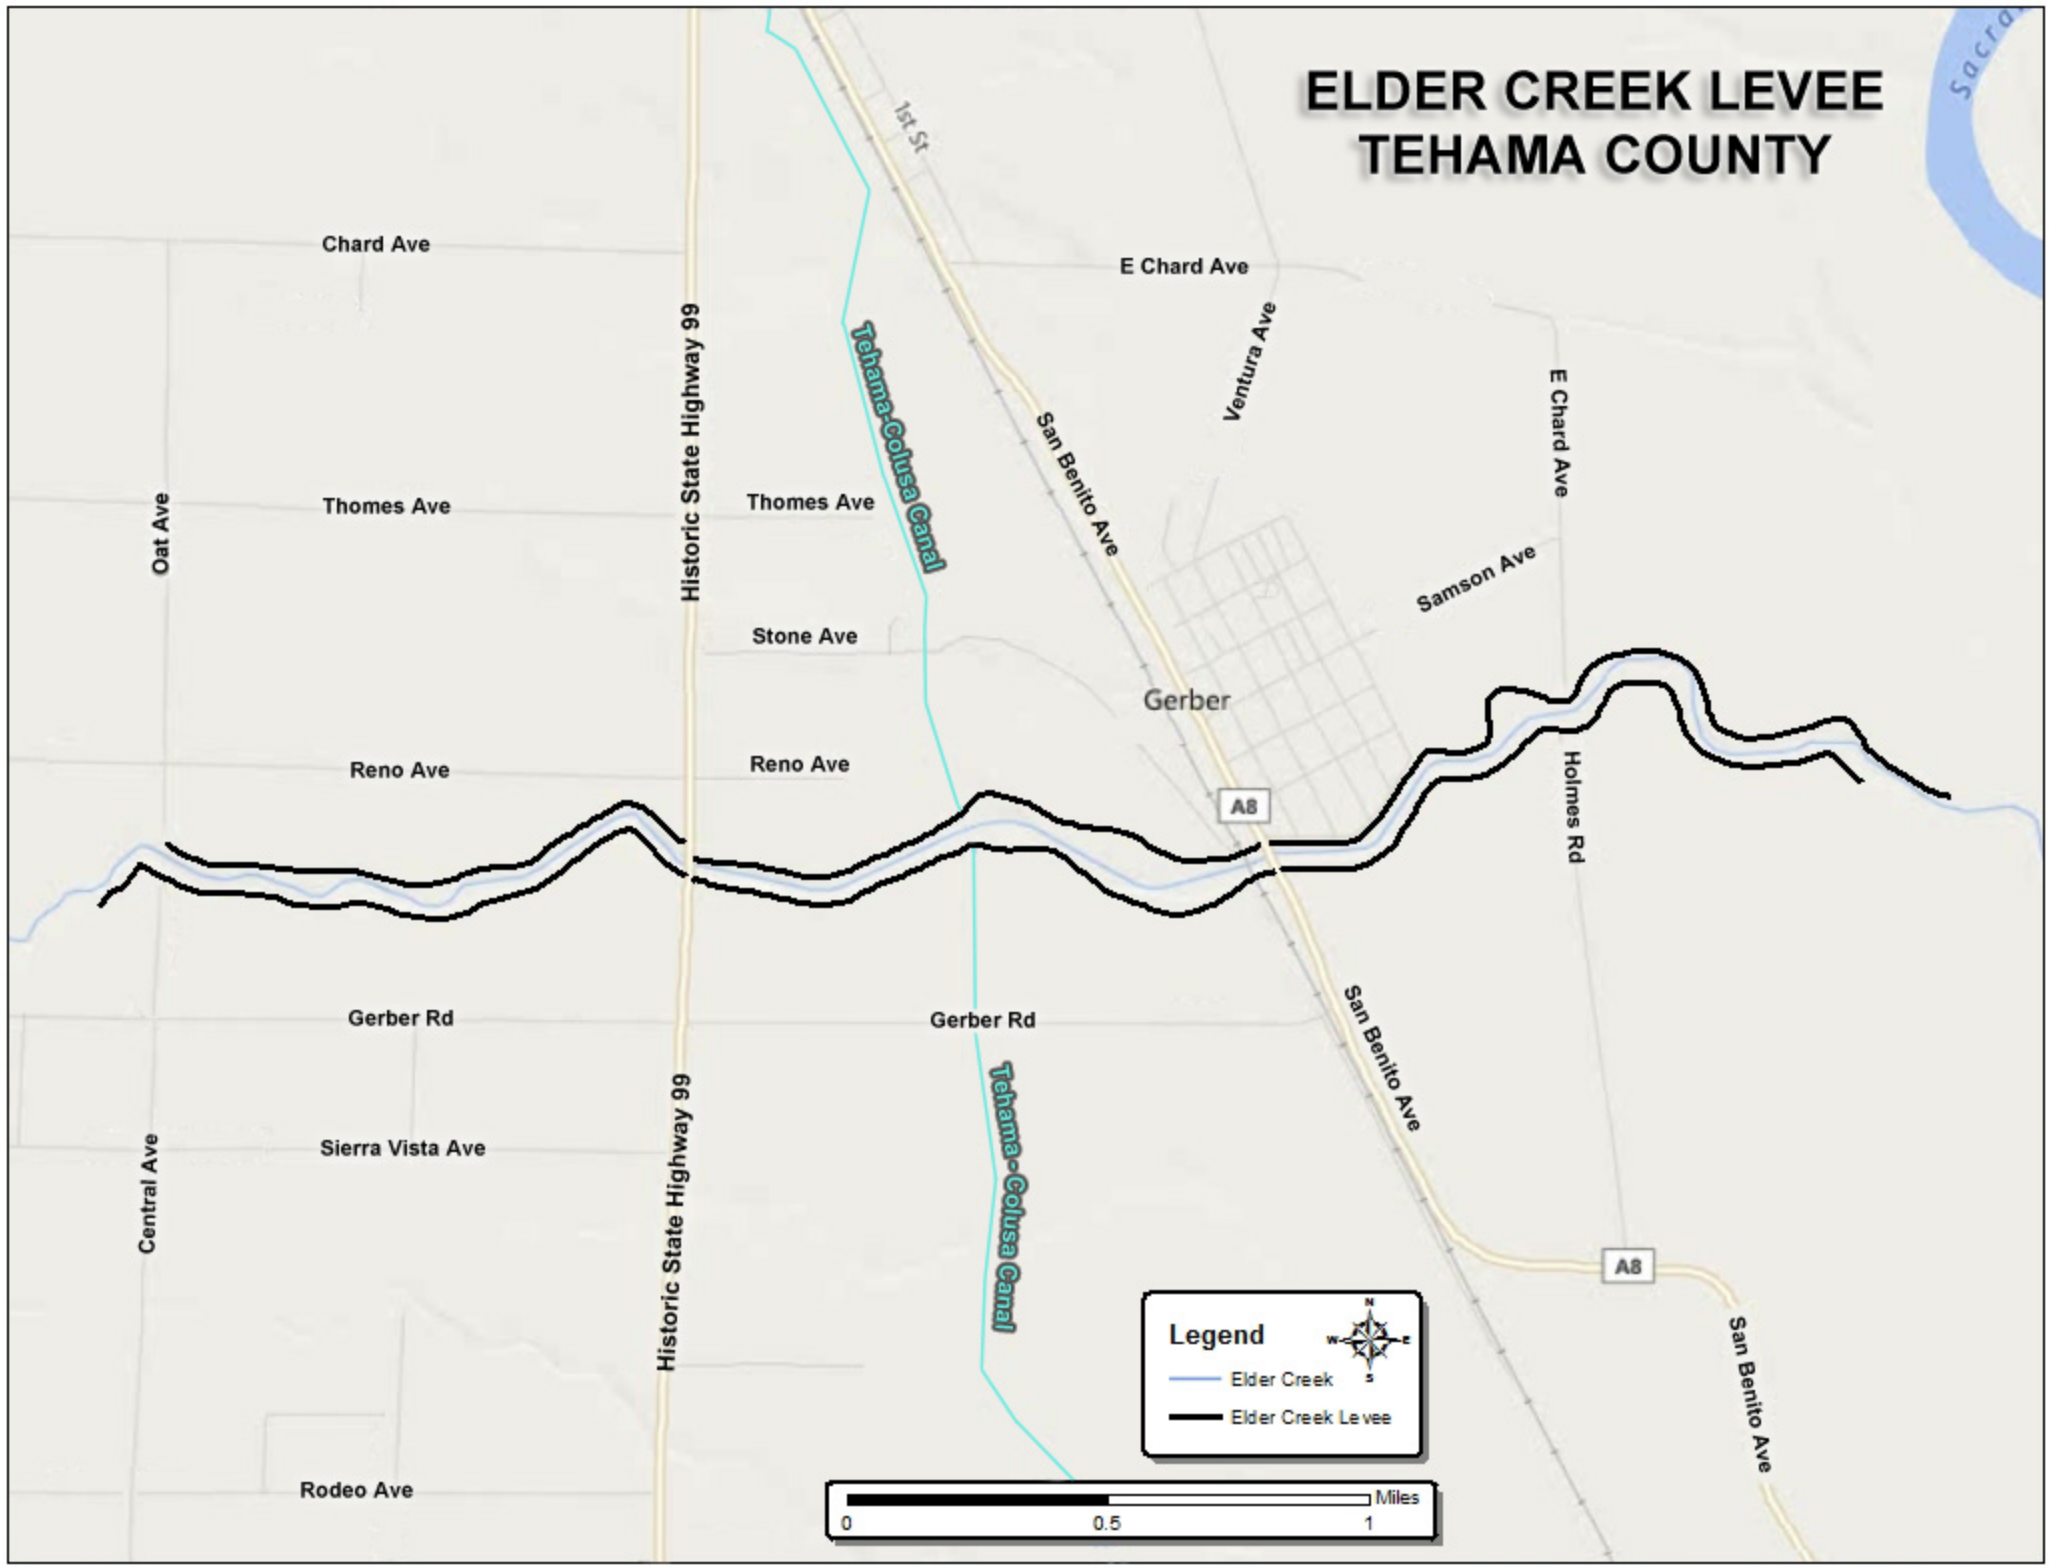

# ELDER CREEK LEVEE TEHAMA COUNTY

**Legend**

-  Elder Creek
-  Elder Creek Levee